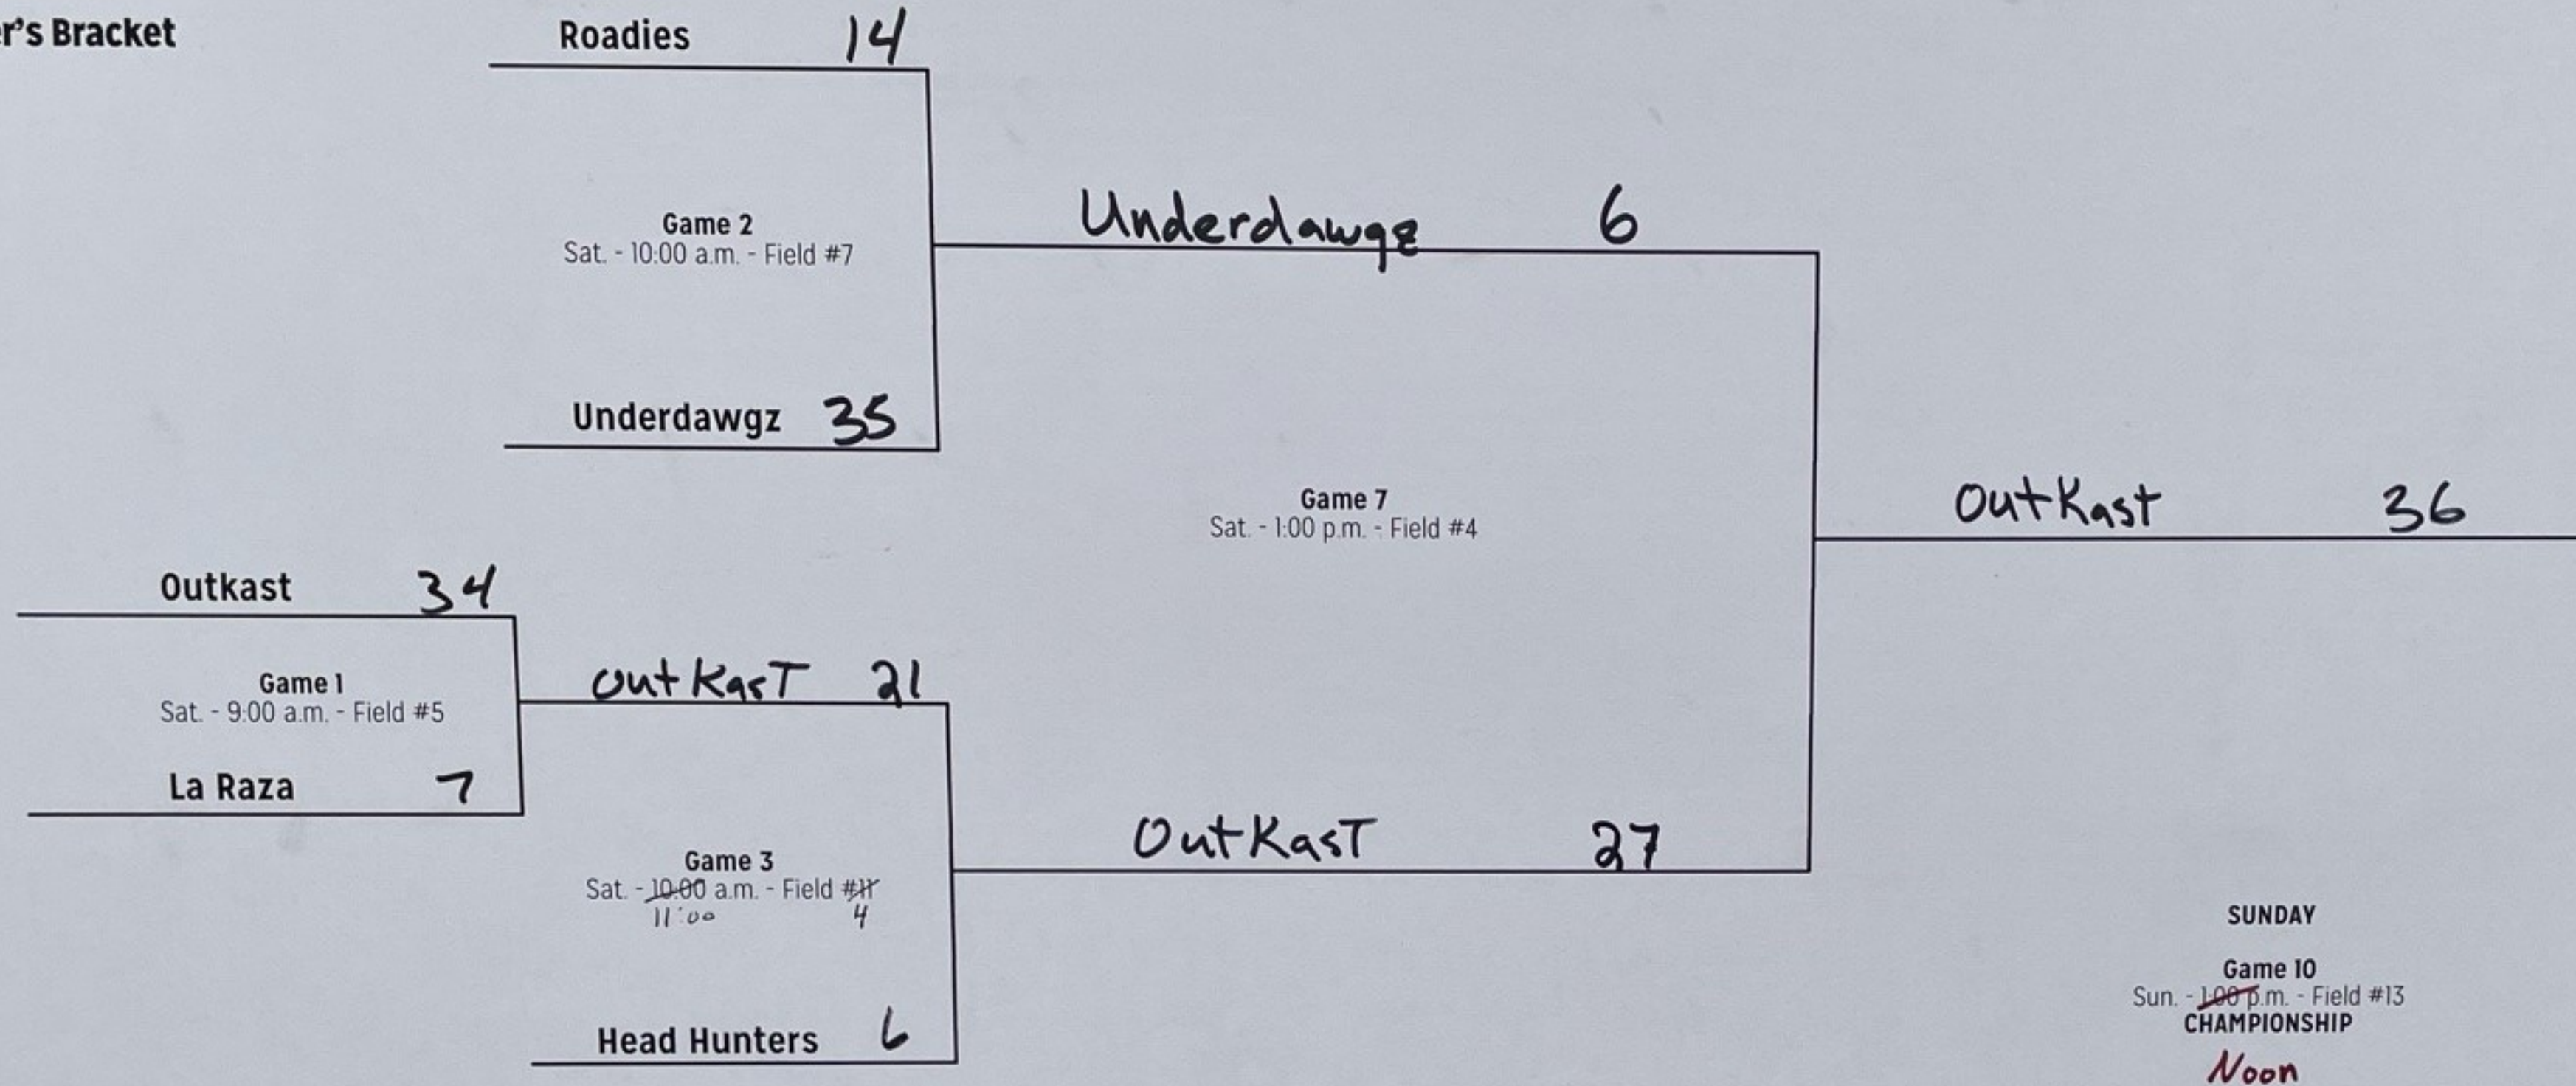

Winner's Bracket