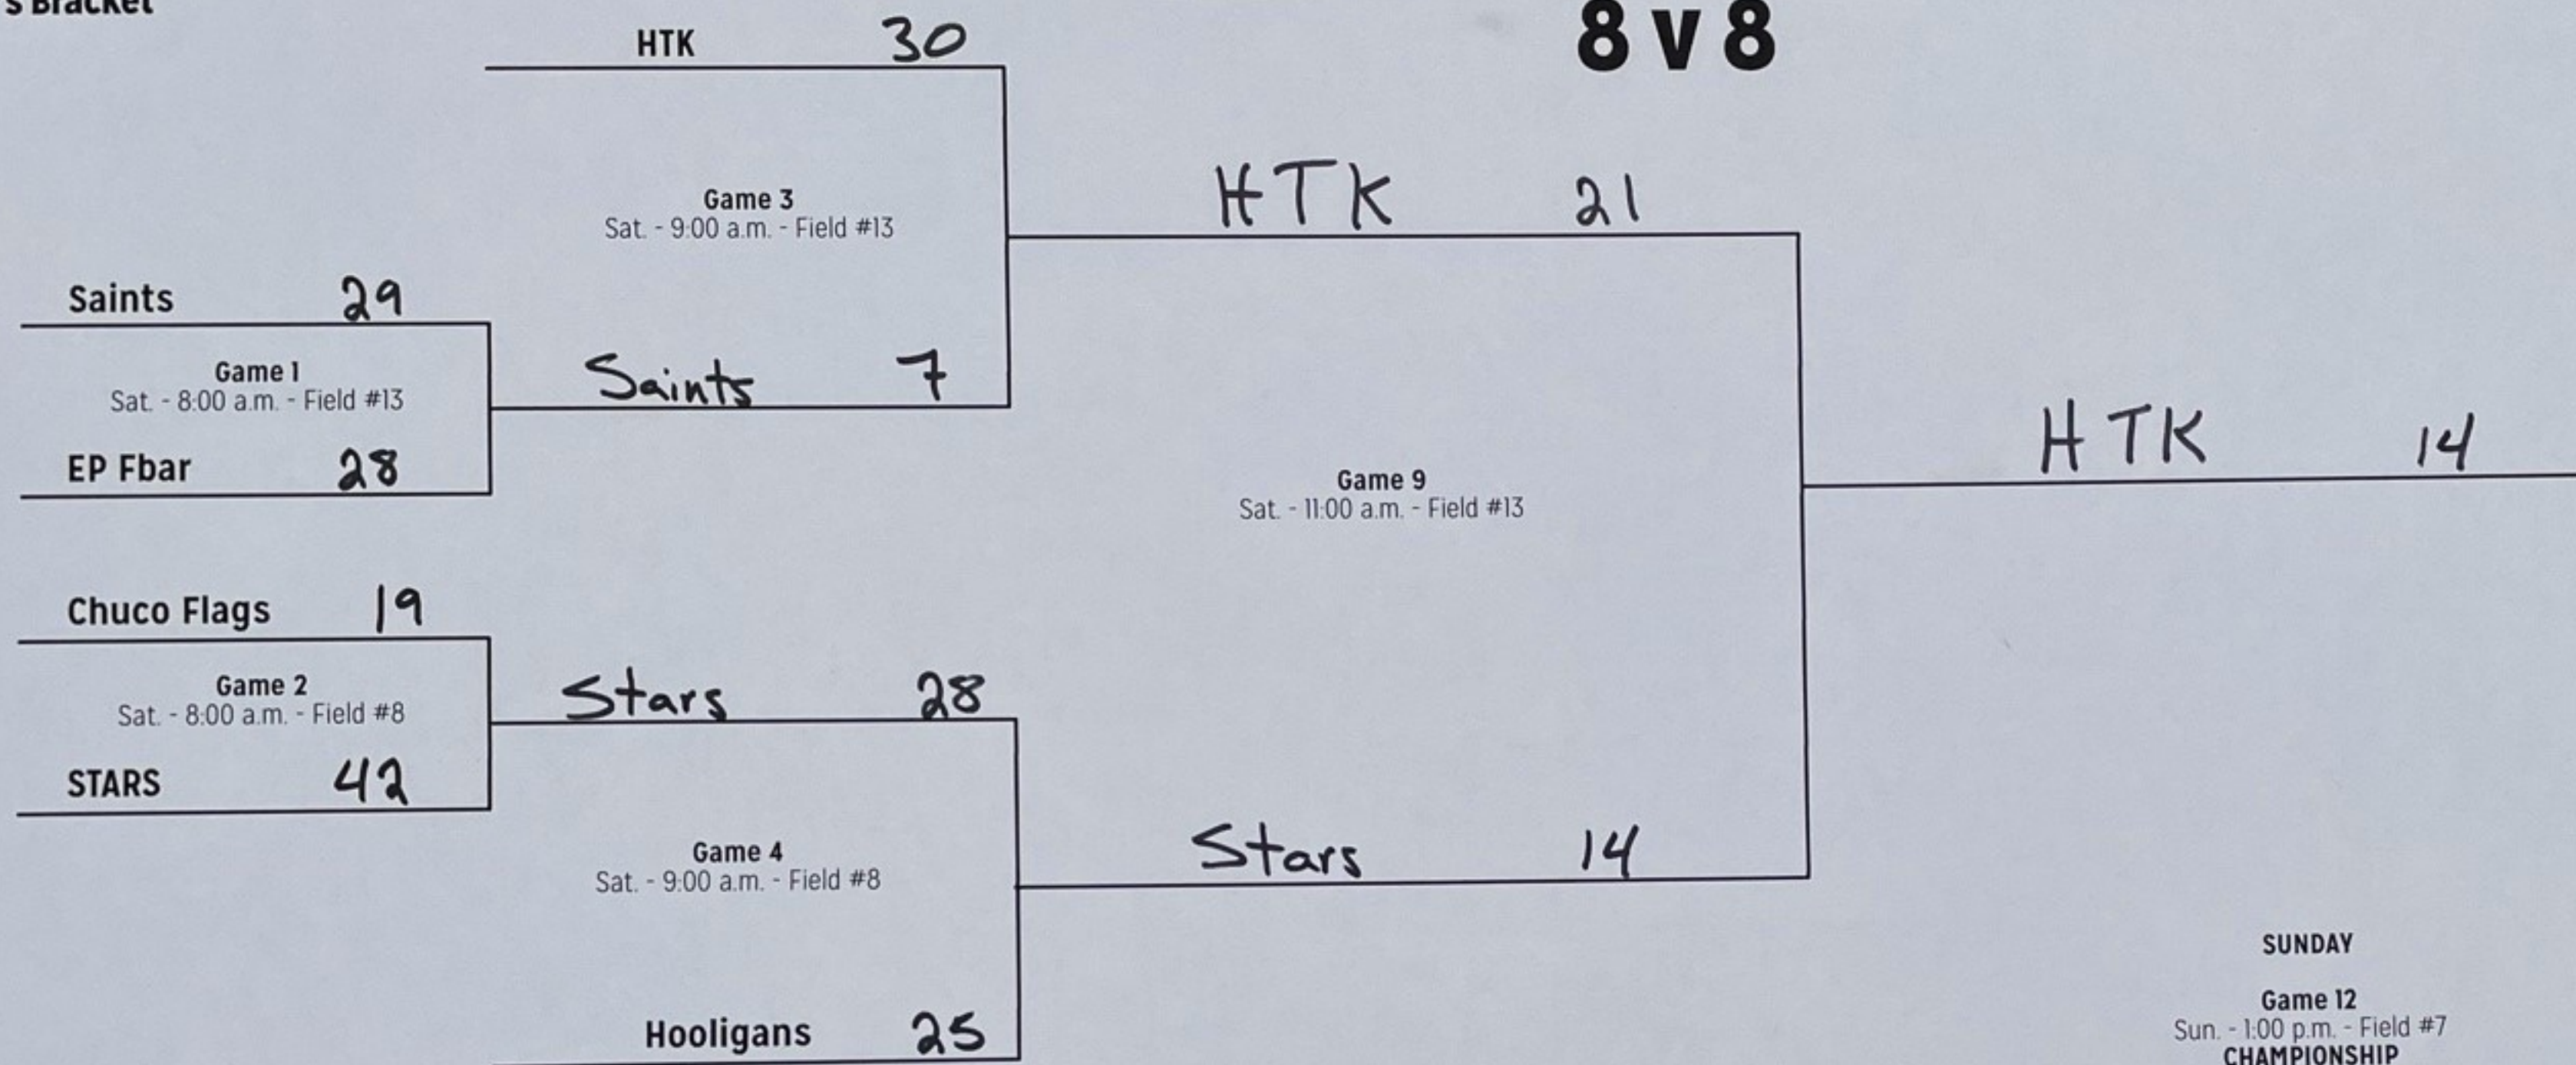

Oh So Gifted	
--------------	--

Primetime 19
L16 If First Loss

1st place

Primetime

MEN'S A COMPETITIVE DIV. 8 V 8

Winner's Bracket

Loser's Bracket

Presented By: