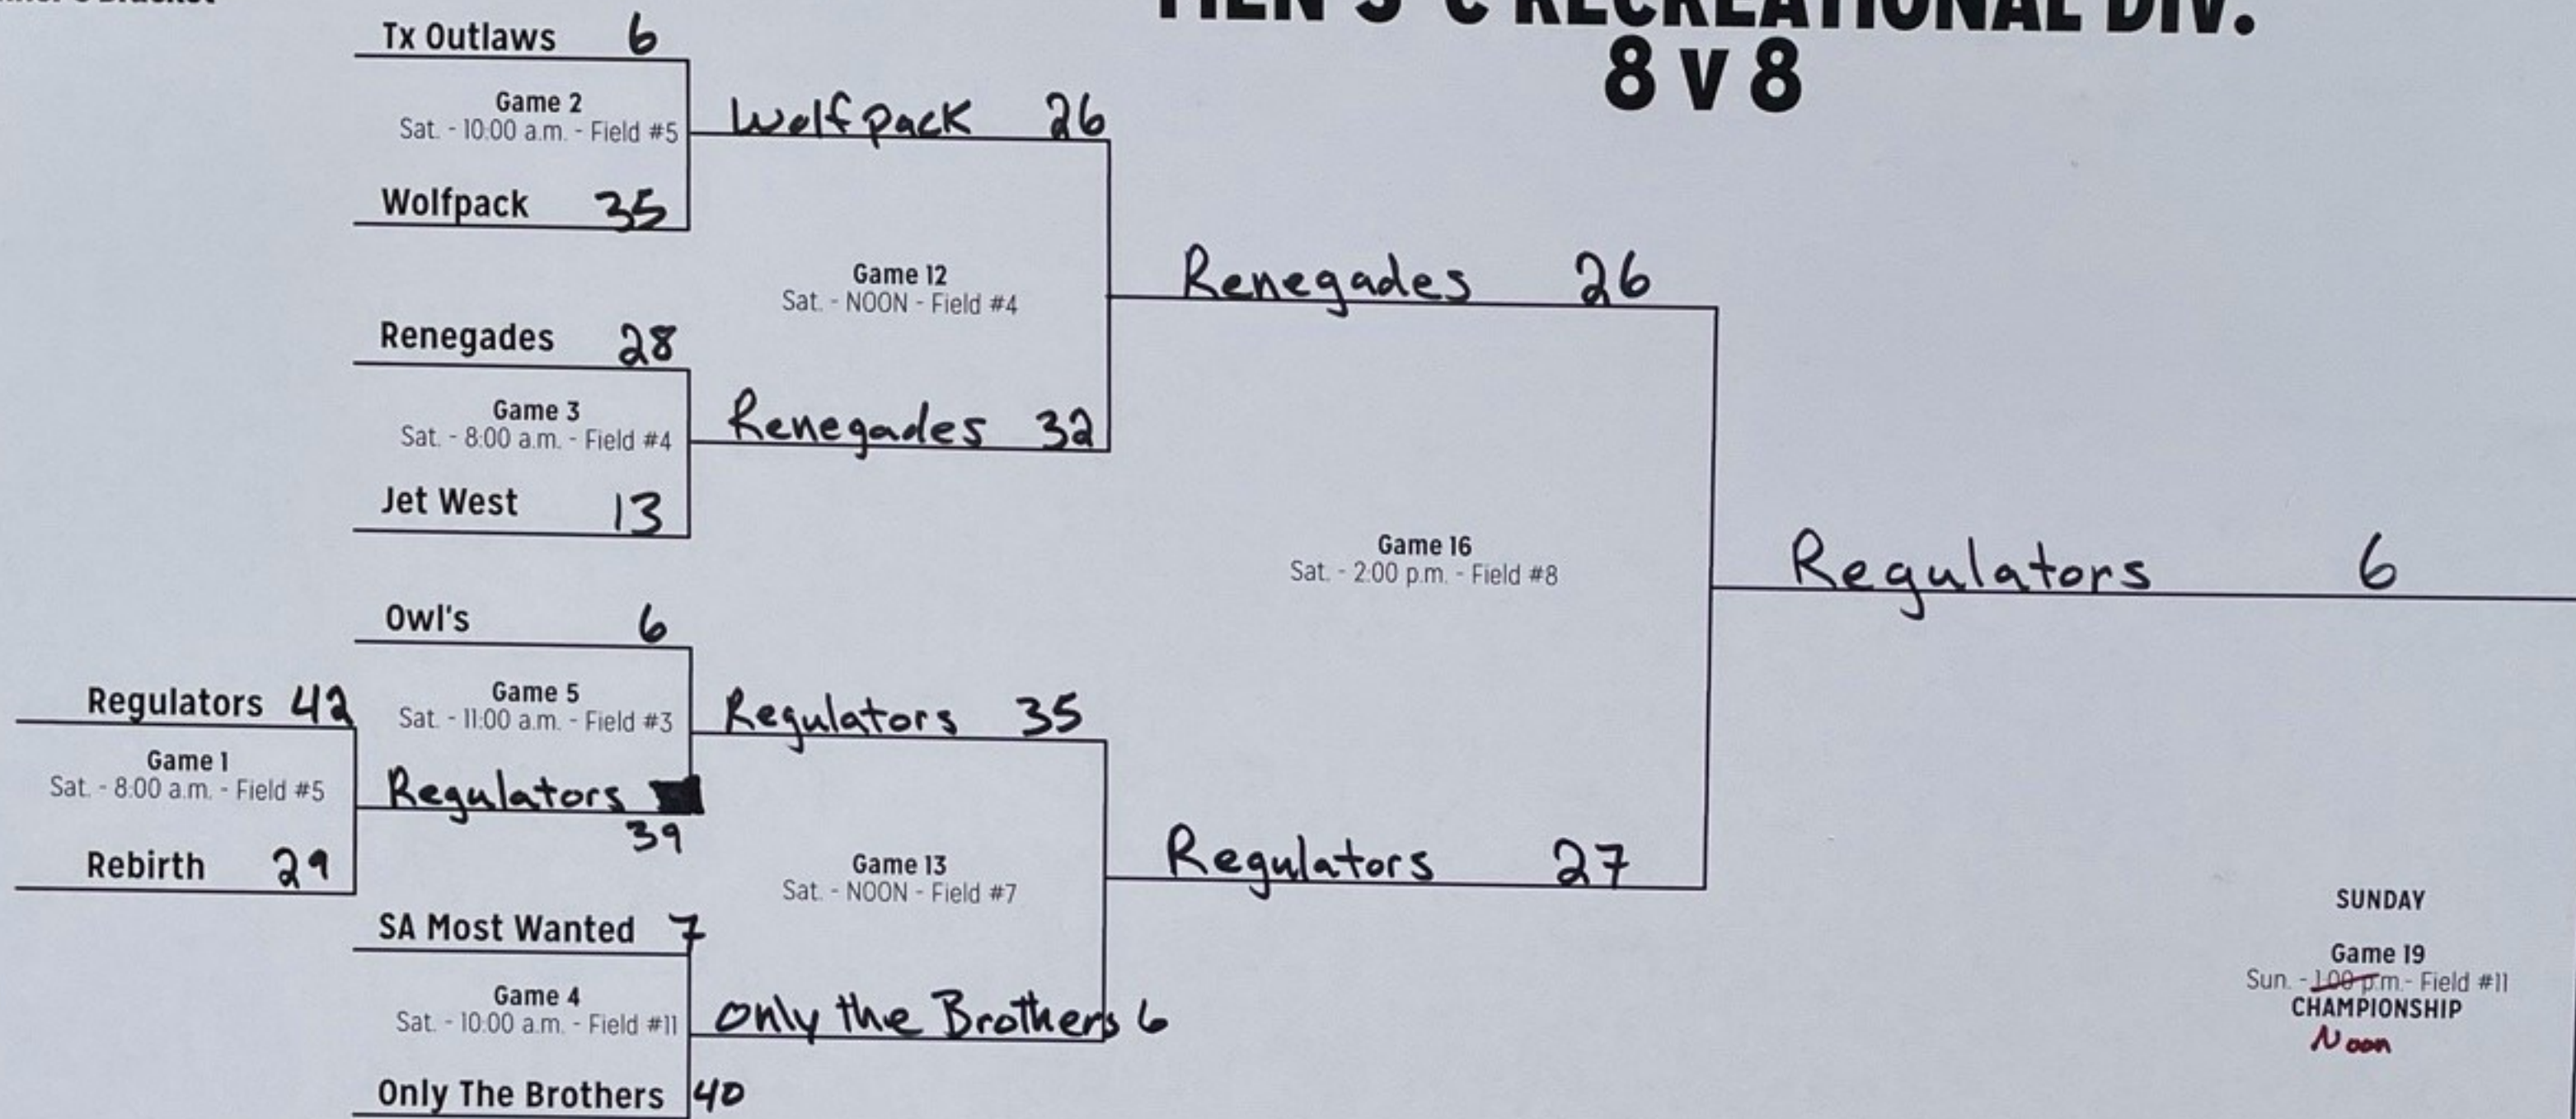

Winner's Bracket

MEN'S C RECREATIONAL DIV. 8 v 8

Presented By:

Loser's Bracket

2nd place

Wolfpack 12

1st place

Regulators

Regulators 28
L19 If First Loss