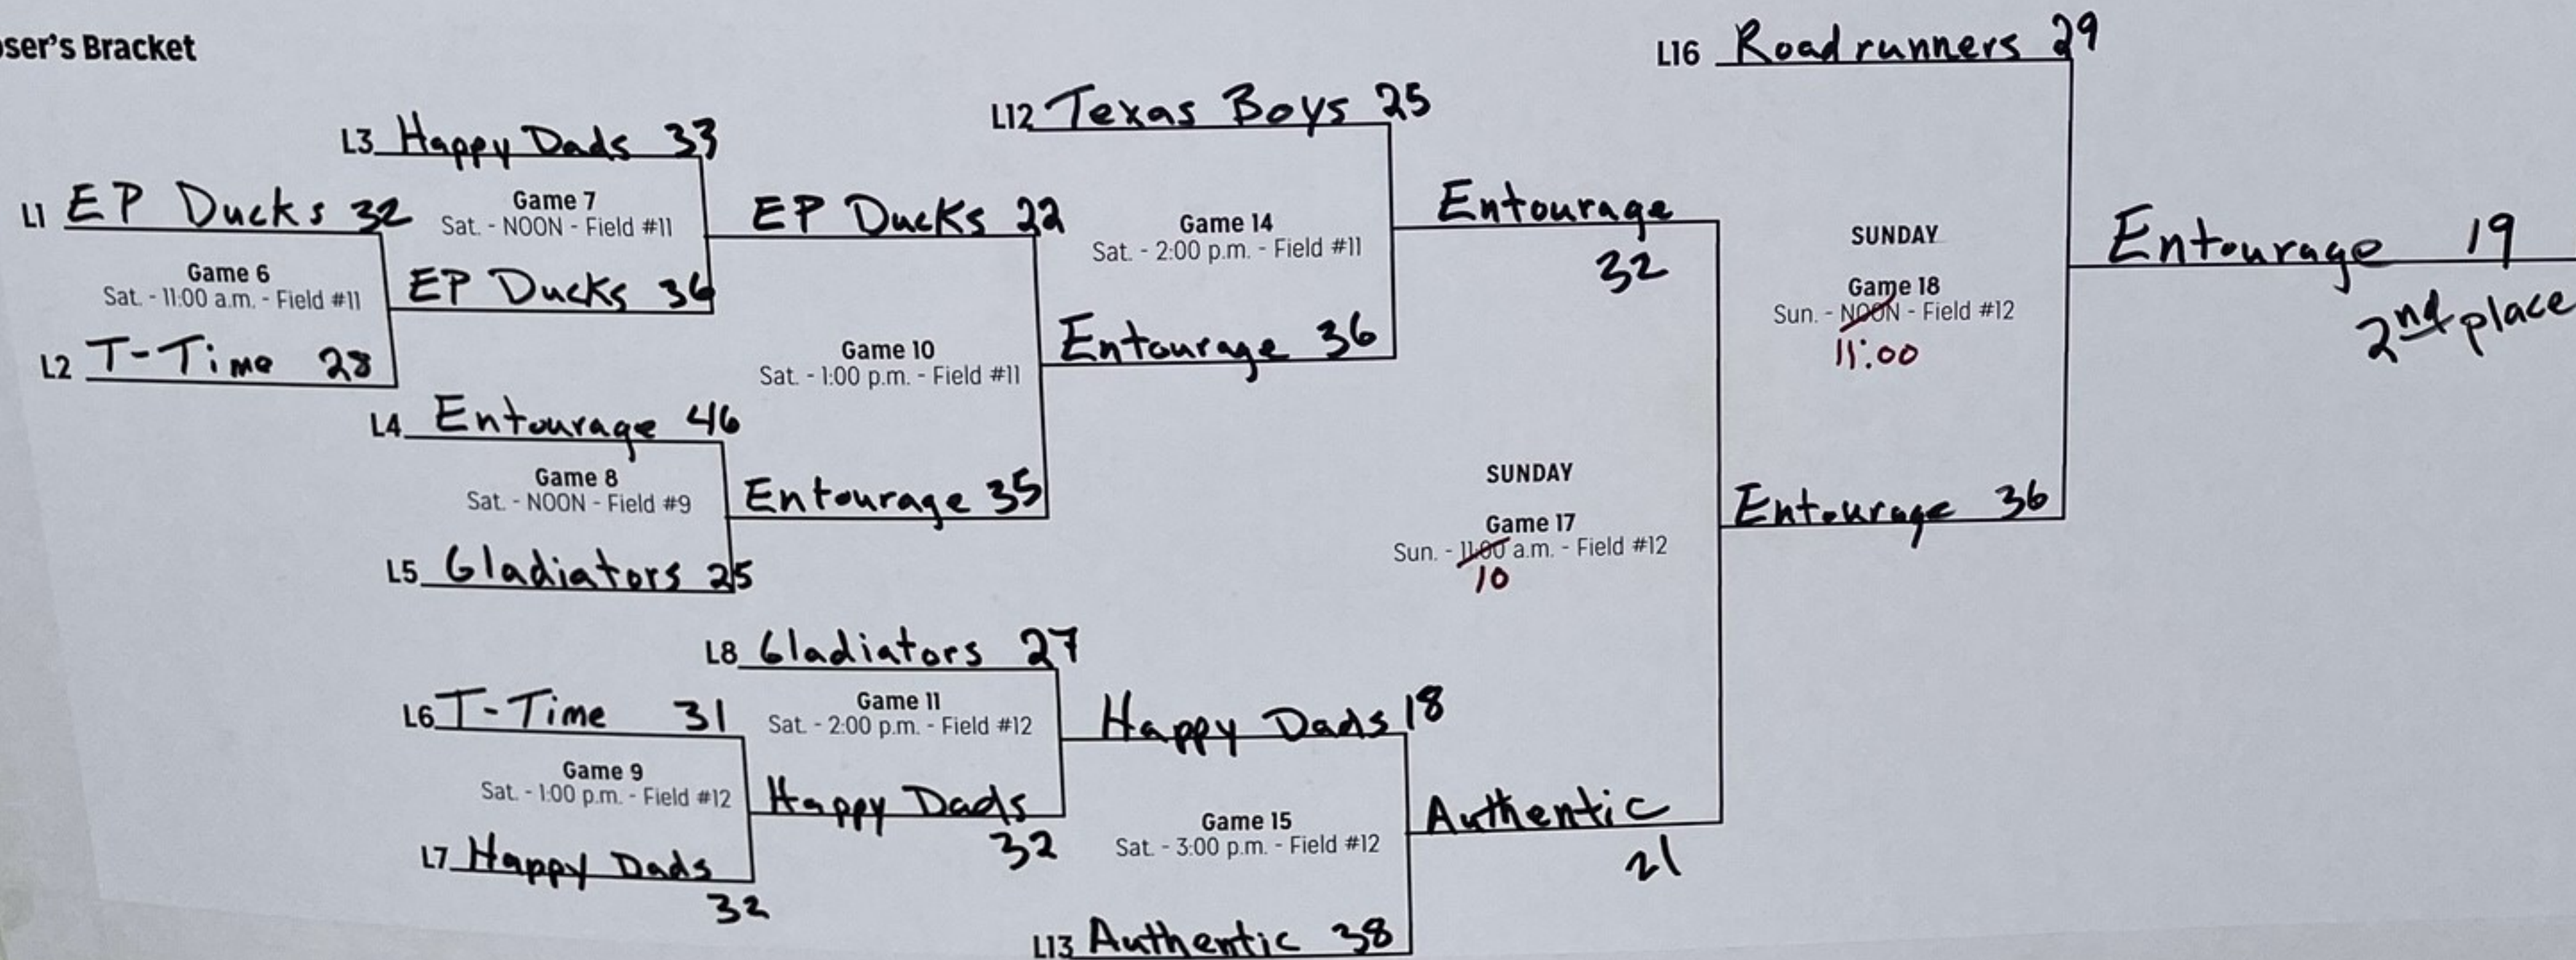

SUNDAY
Game 19
Sun. - 1:00 p.m. - Field #12
CHAMPIONSHIP
Noon

Project San

1st place

SUNDAY
Game 20
Sun. - 2:00 p.m. - Field #12
(if needed)
1 pm

2nd place

L19 If First Loss

Winner's Bracket

MEN'S C RECREATIONAL DIV. 8 v 8