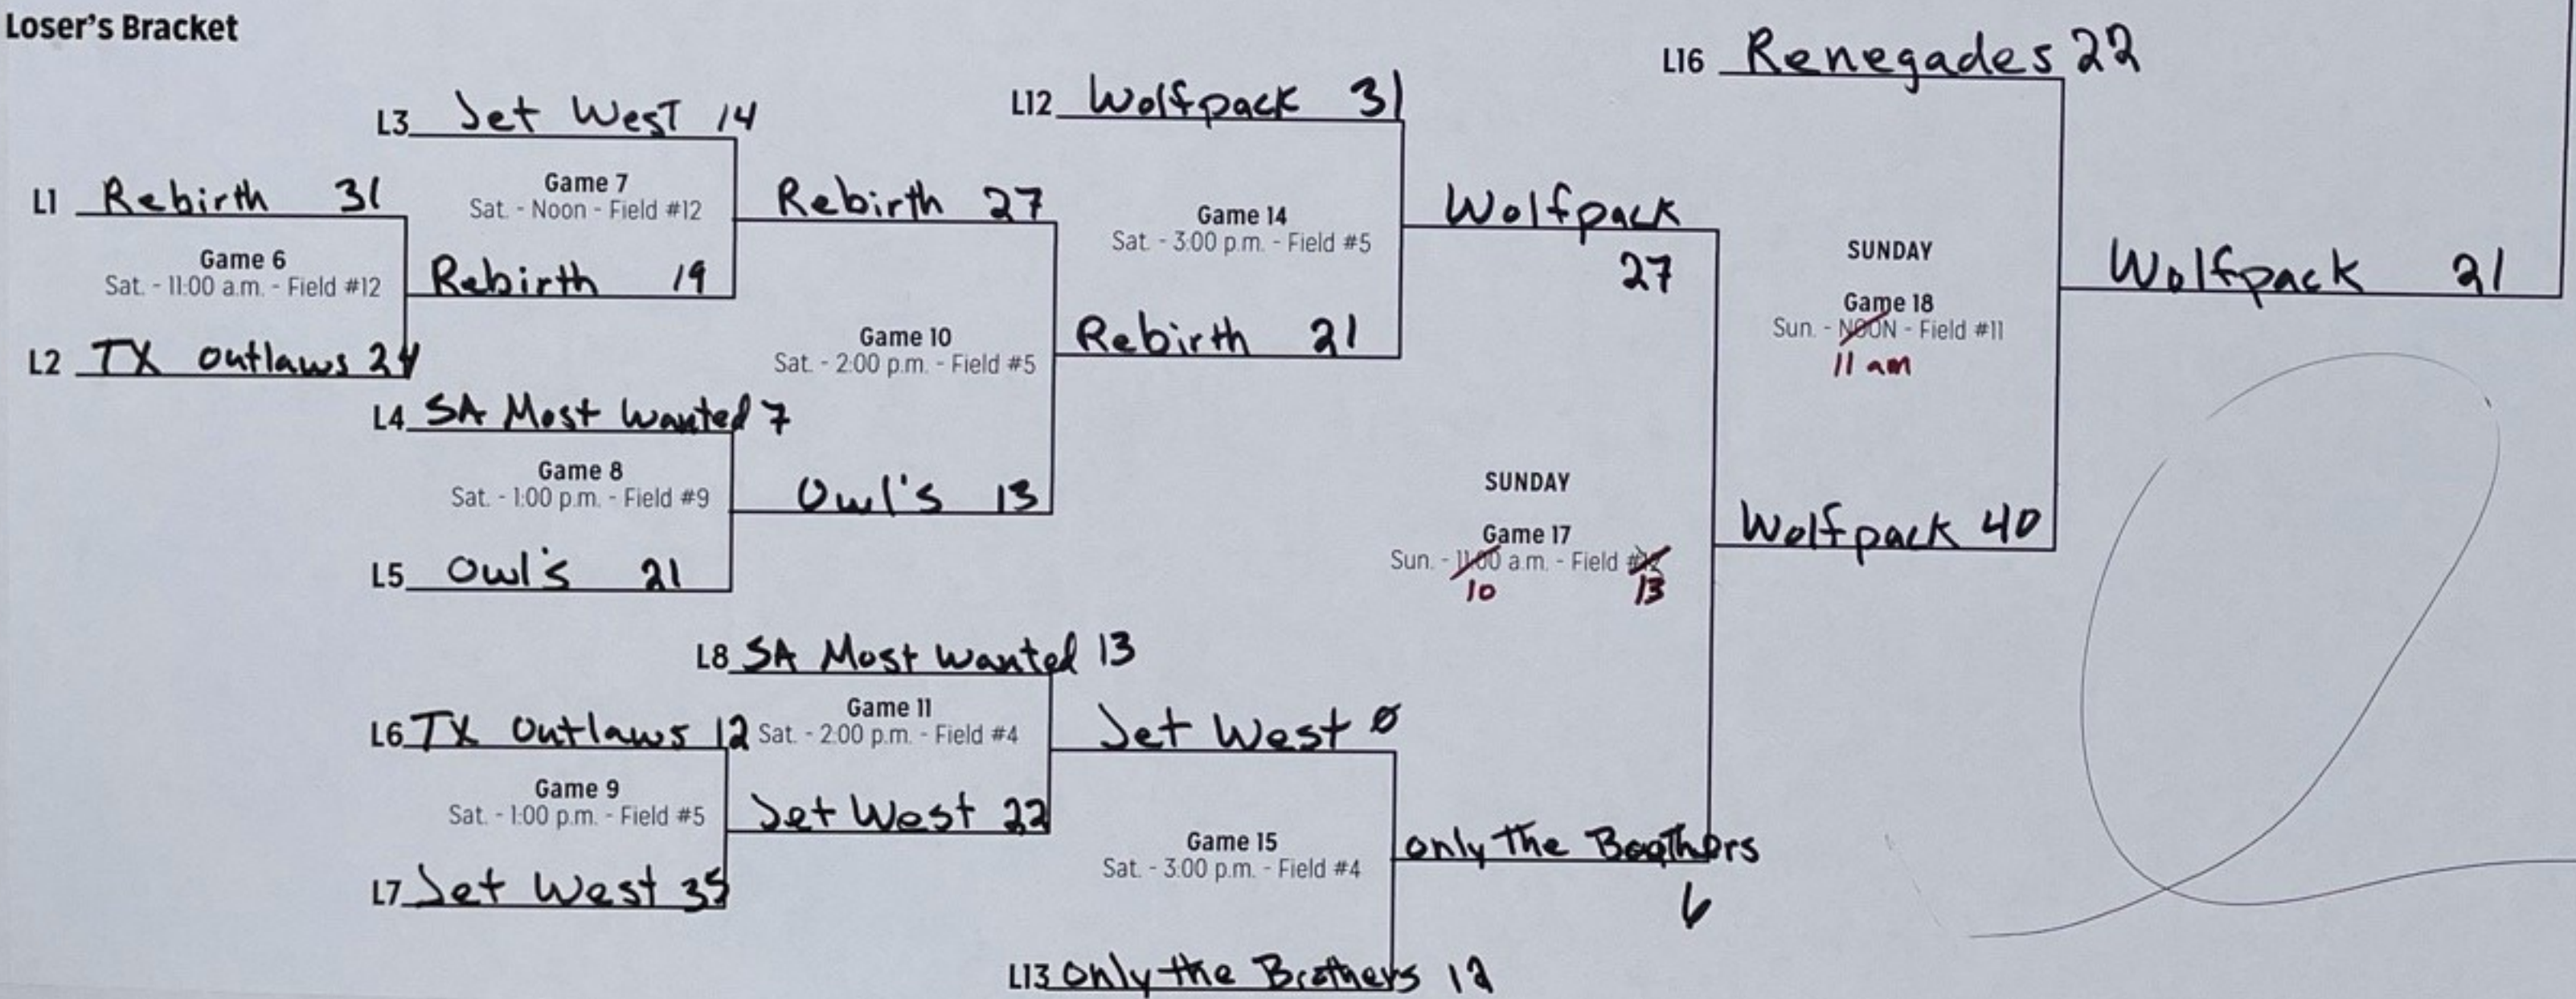

Loser's Bracket

2nd place

Wolfpack 12

1st place

Regulators

Regulators 28
L19 If First Loss