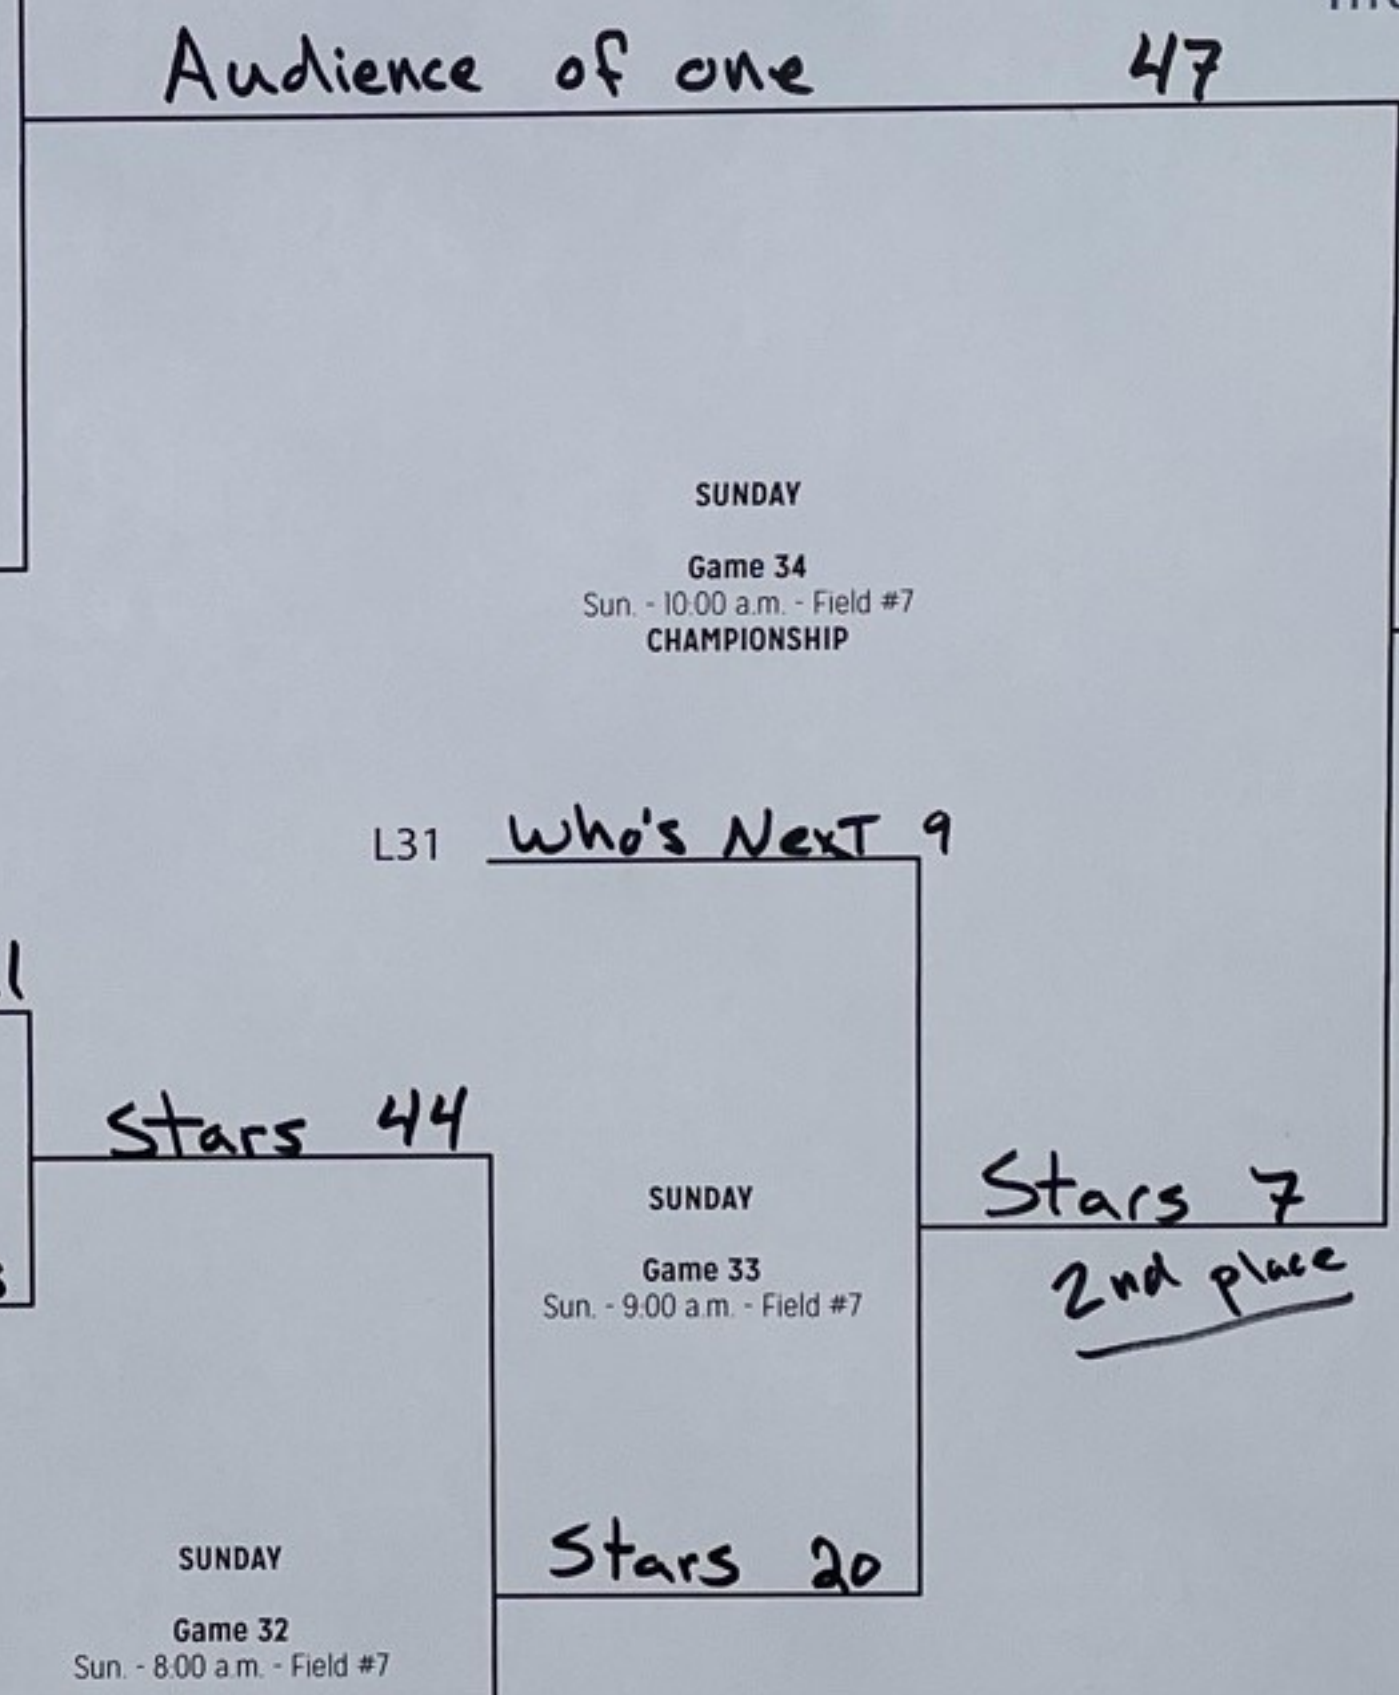

L16 Not like us	32
Game 21 Fri - 9:00 p.m. - Field #4	
L10 Blackout	22
Game 27 Fri - 10:00 p.m. - Field #11	
L15 Fbar	35
Game 22 Fri - 9:00 p.m. - Field #11	
L14 Dare Devils	42
Game 23 Fri - 9:00 p.m. - Field #3	
L12 Purge	35
Game 19 Fri - 8:00 p.m. - Field #7	
L13 VG Fam	31
Game 24 Fri - 9:00 p.m. - Field #12	
L11 Squirtle Squad	8
Game 20 Fri - 8:00 p.m. - Field #12	

L25 Stars	31
Game 29 Sat - 11:00 p.m. - Field #12	
L21 Not like us	11
Game 27 Fri - 10:00 p.m. - Field #11	
L15 Fbar	28
Game 22 Fri - 9:00 p.m. - Field #11	
L14 Dare Devils	35
Game 23 Fri - 9:00 p.m. - Field #3	
L12 Purge	35
Game 19 Fri - 8:00 p.m. - Field #7	
L13 VG Fam	31
Game 24 Fri - 9:00 p.m. - Field #12	
L11 Squirtle Squad	8
Game 20 Fri - 8:00 p.m. - Field #12	

Stars	44
Game 29 Sat - 11:00 p.m. - Field #12	
FBar	28
Game 27 Fri - 10:00 p.m. - Field #11	
Fbar	28
Game 22 Fri - 9:00 p.m. - Field #11	
The Squad	12
Game 18 Fri - 7:00 p.m. - Field #7	
The Squad	27
Game 19 Fri - 8:00 p.m. - Field #7	
Bone Heads	45
Game 23 Fri - 9:00 p.m. - Field #3	
Dare Devils	42
Game 11 Fri - 6:00 p.m. - Field #11	
Bone Heads	47
Game 19 Fri - 8:00 p.m. - Field #7	
Sunbowlers	76
Game 12 Fri - 7:00 p.m. - Field #12	
Purge	17
Game 20 Fri - 8:00 p.m. - Field #12	
Sunbowlers	45
Game 30 Sat - 11:00 p.m. - Field #12	
Chuco Flags	33
Game 11 Fri - 6:00 p.m. - Field #11	
Squirtle Squad	8
Game 20 Fri - 8:00 p.m. - Field #12	
Squirtle Squad	17
Game 24 Fri - 9:00 p.m. - Field #12	
Sunbowlers	32
Game 30 Sat - 11:00 p.m. - Field #12	
Chuco Flags	34