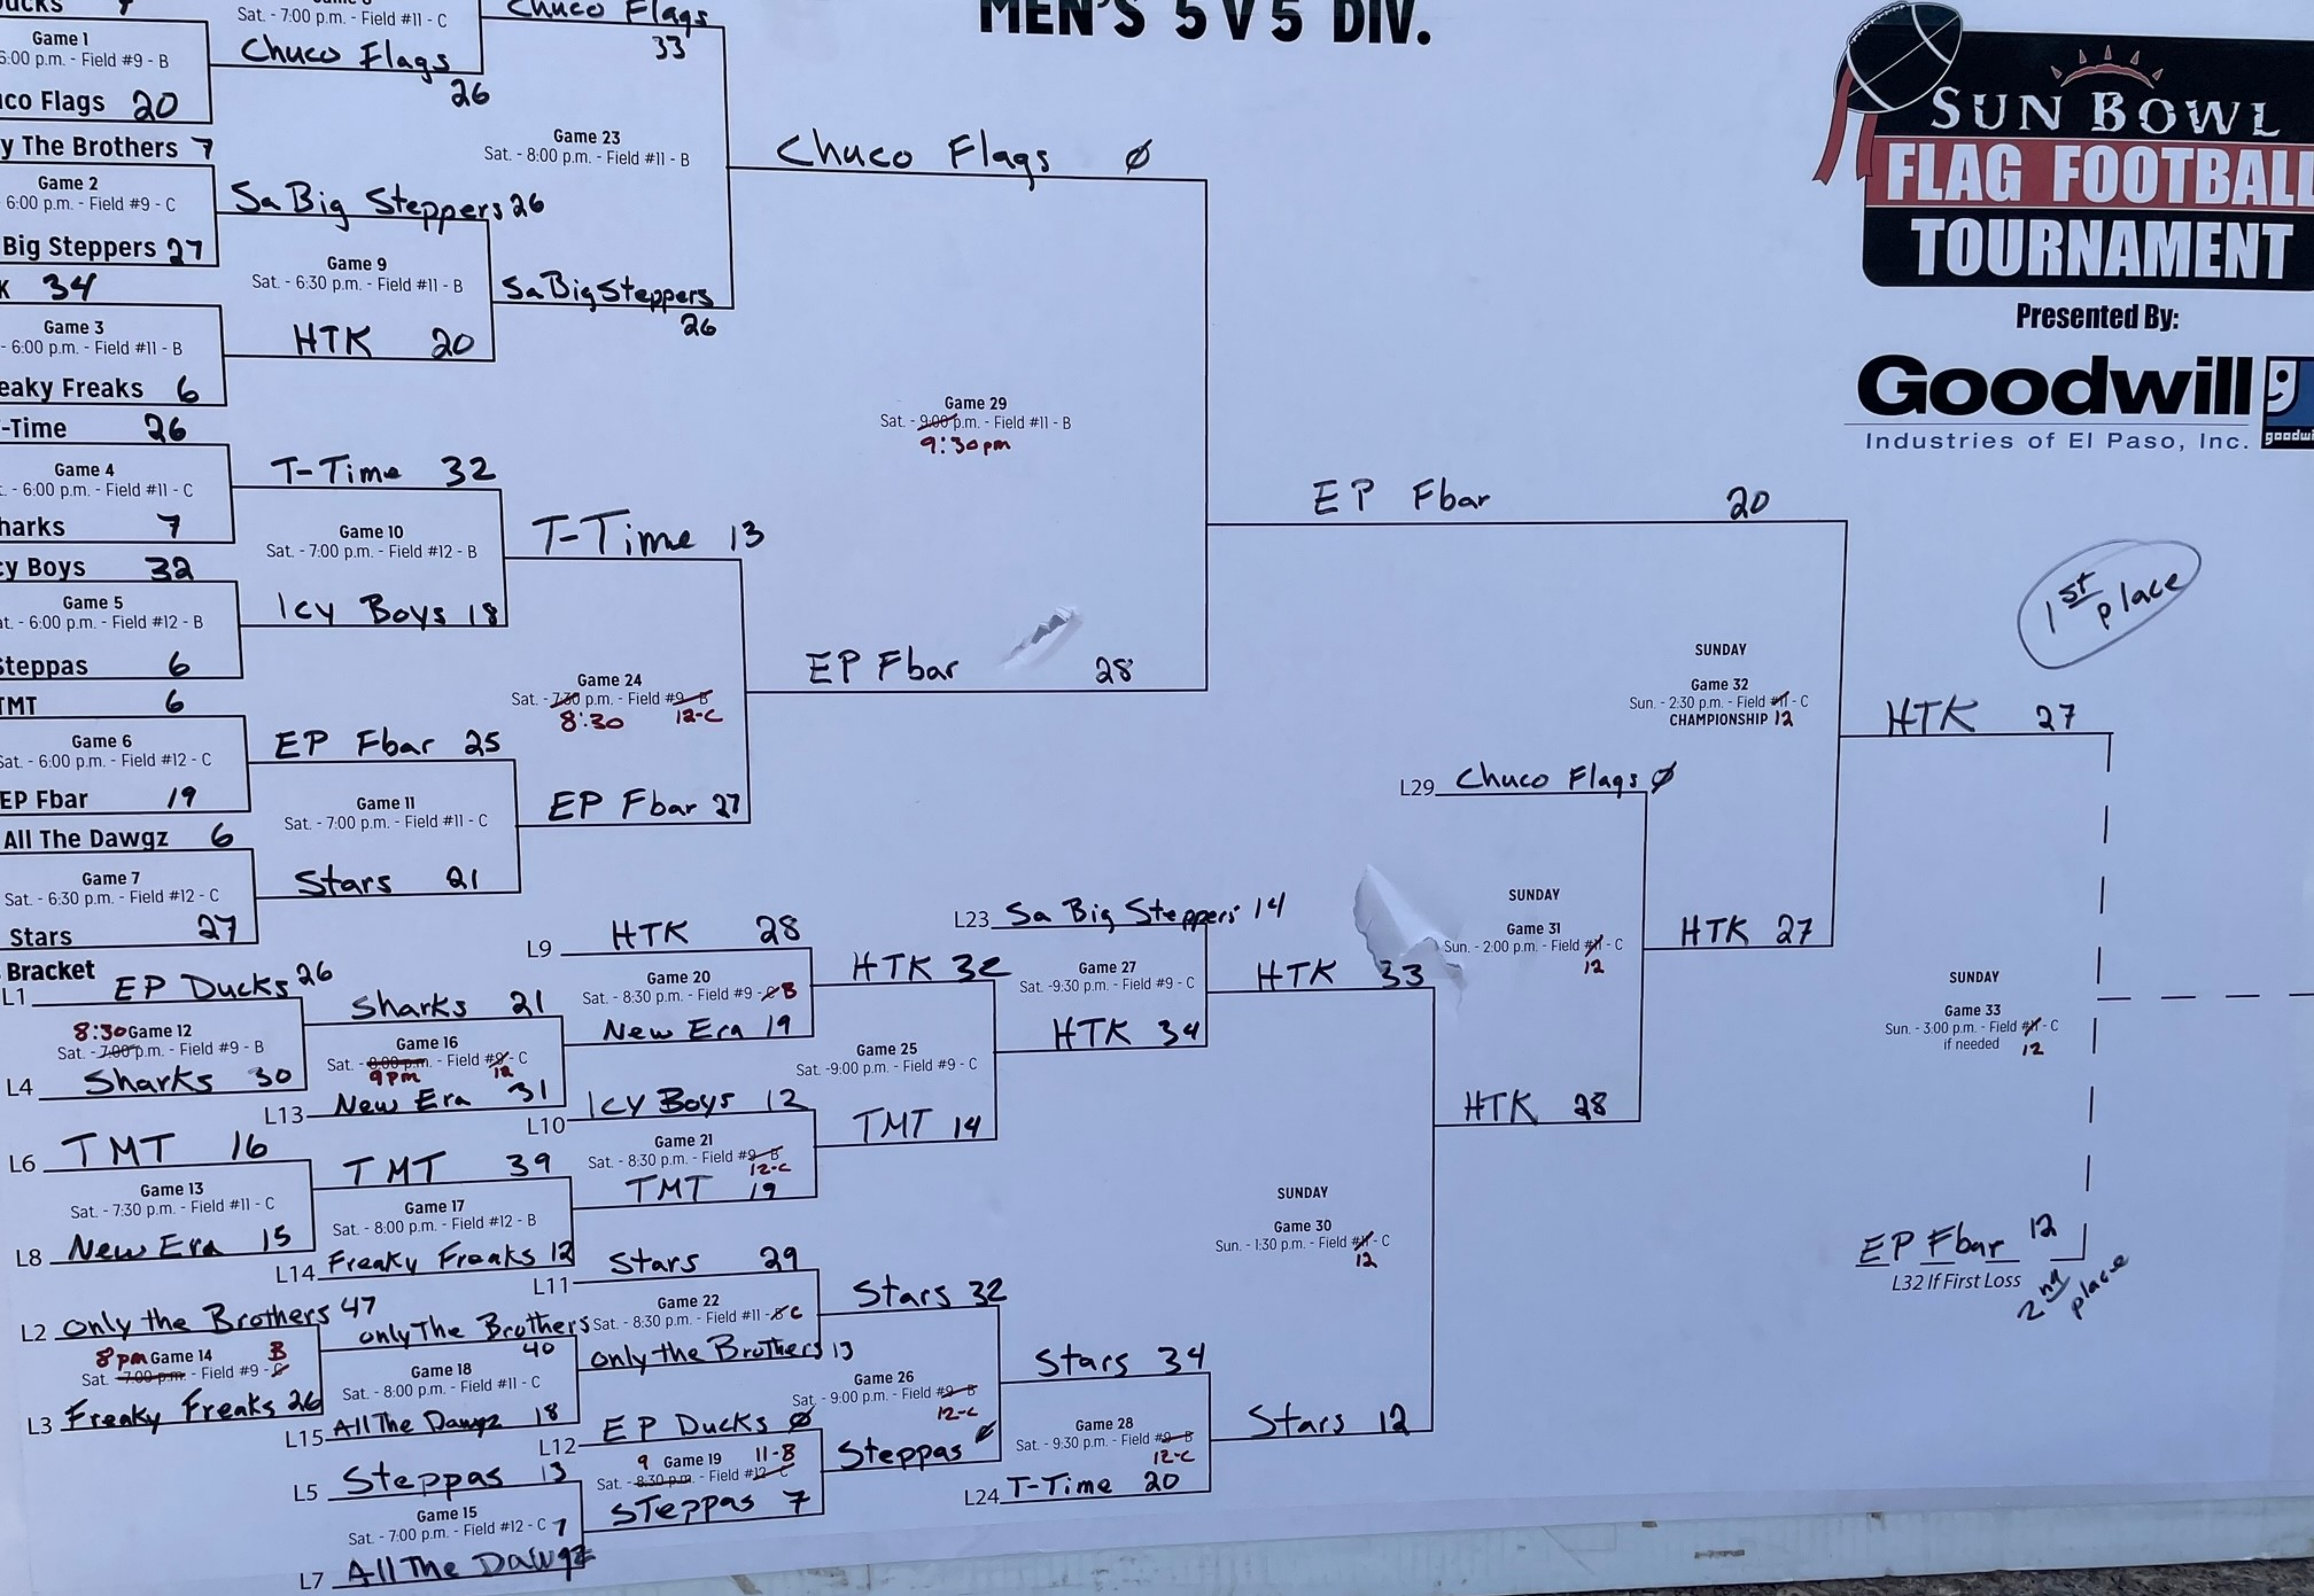

1st place

EP Fbar 12
L32 If First Loss
2nd place

WOMEN'S COMPETITIVE DIV. 8 v 8

Presented By:
Goodwill
Industries of El Paso, Inc. goodwill

Winner's Bracket

Primetime	31
Game 1 Sat - 8:00 a.m. - Field #7	
Lady Sleeperzzz	12
Game 2 Sat - 8:00 a.m. - Field #11	
Young Gunz	38
Sirens	0
Game 3 Sat - 8:00 a.m. - Field #9	
Purge	0
Oh So Gifted	47
Game 4 Sat - 8:00 a.m. - Field #12	
Vipers	32
Daredevils	0

Primetime	32
Game 7 Sat - 9:00 a.m. - Field #11	
Young Gunz	6
Game 8 Sat - 9:00 a.m. - Field #7	
Oh So Gifted	28
Vipers	6

Primetime	24
Game 13 Sat - 11:00 a.m. - Field #7	
Oh So Gifted	6

Primetime	
SUNDAY Game 16 Sun - 1:00 p.m. - Field #8 CHAMPIONSHIP	
Oh So Gifted	20

Oh So Gifted	13
SUNDAY Game 17 Sun - 2:00 p.m. - Field #8 (if needed)	
Primetime	19

Loser's Bracket

L6	Purge	0
L1	Lady Sleeperzzz	14
Game 5 Sat - 9:00 a.m. - Field #12		
L2	Sirens	0
Game 6 Sat - 9:00 a.m. - Field #9		
L3	Purge	0
L4	Dare Devils	28

L8	Vipers	14
Game 9 Sat - 10:00 a.m. - Field #12		
L5	Sirens	0
Game 10 Sat - 10:00 a.m. - Field #9		
L7	Young Guns	13

L11	Lady Sleeperzzz	0
Game 11 Sat - NOON - Field #13		
L9	Purge	0
Game 12 Sat - NOON - Field #8		
L10	Daredevils	7
L12	Young Guns	0

L13	Oh So Gifted	20
SUNDAY Game 14 Sat - 1:00 p.m. - Field #8		
Vipers	14	
SUNDAY Game 15 Sun - NOON - Field #8		
Oh So Gifted		

Oh So Gifted	

Primetime 19
L16 If First Loss

1st place

Primetime