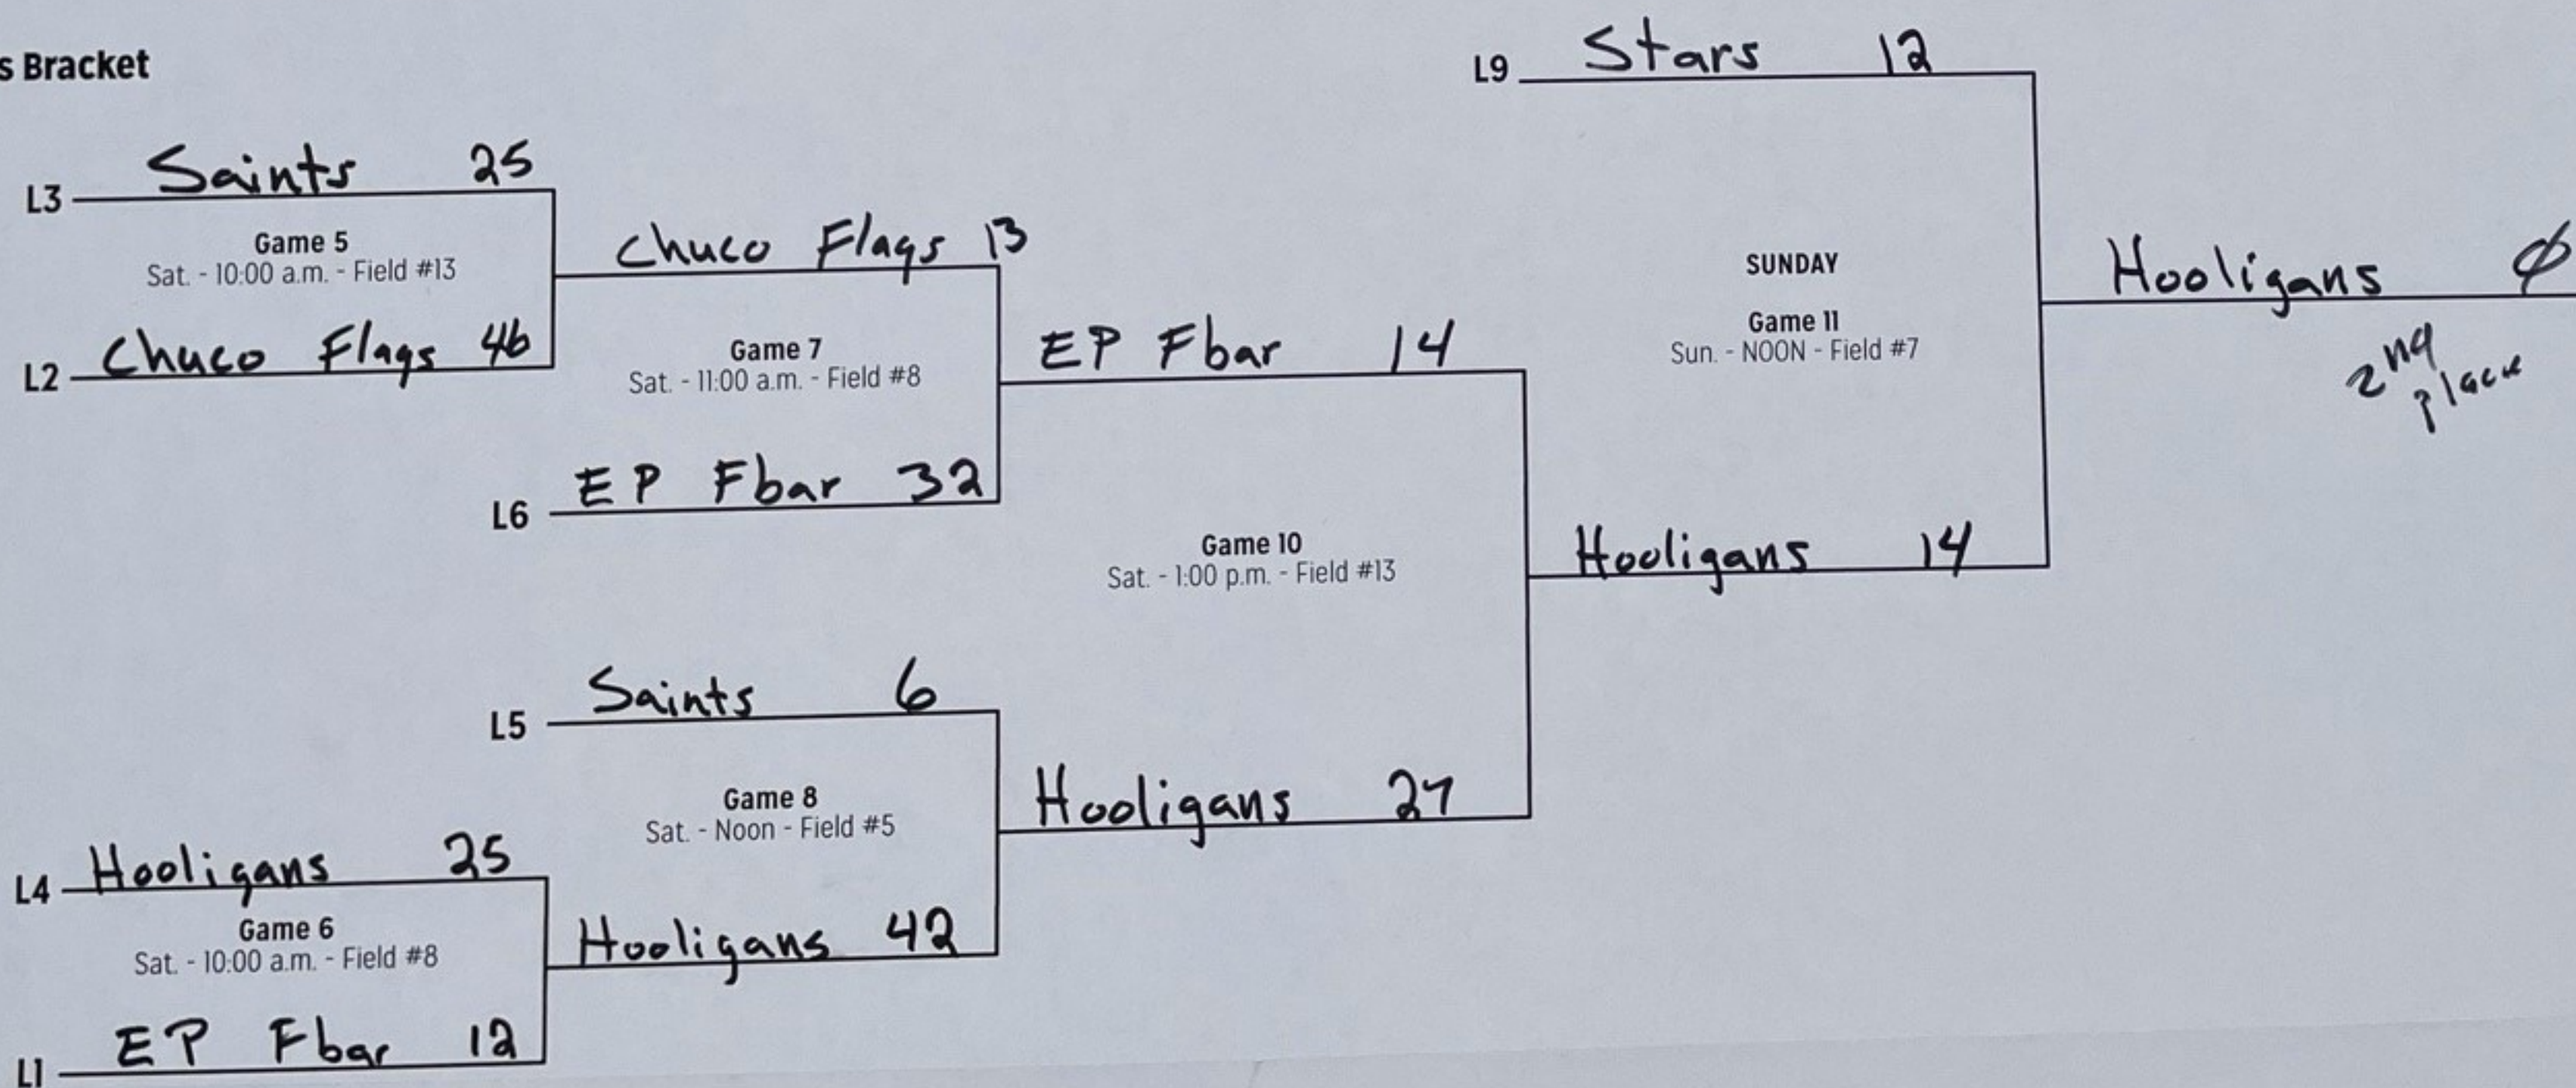

Oh So Gifted	
--------------	--

Primetime 19
L16 If First Loss

1st place

Primetime

MEN'S A COMPETITIVE DIV. 8 V 8

Winner's Bracket

Loser's Bracket

Presented By: