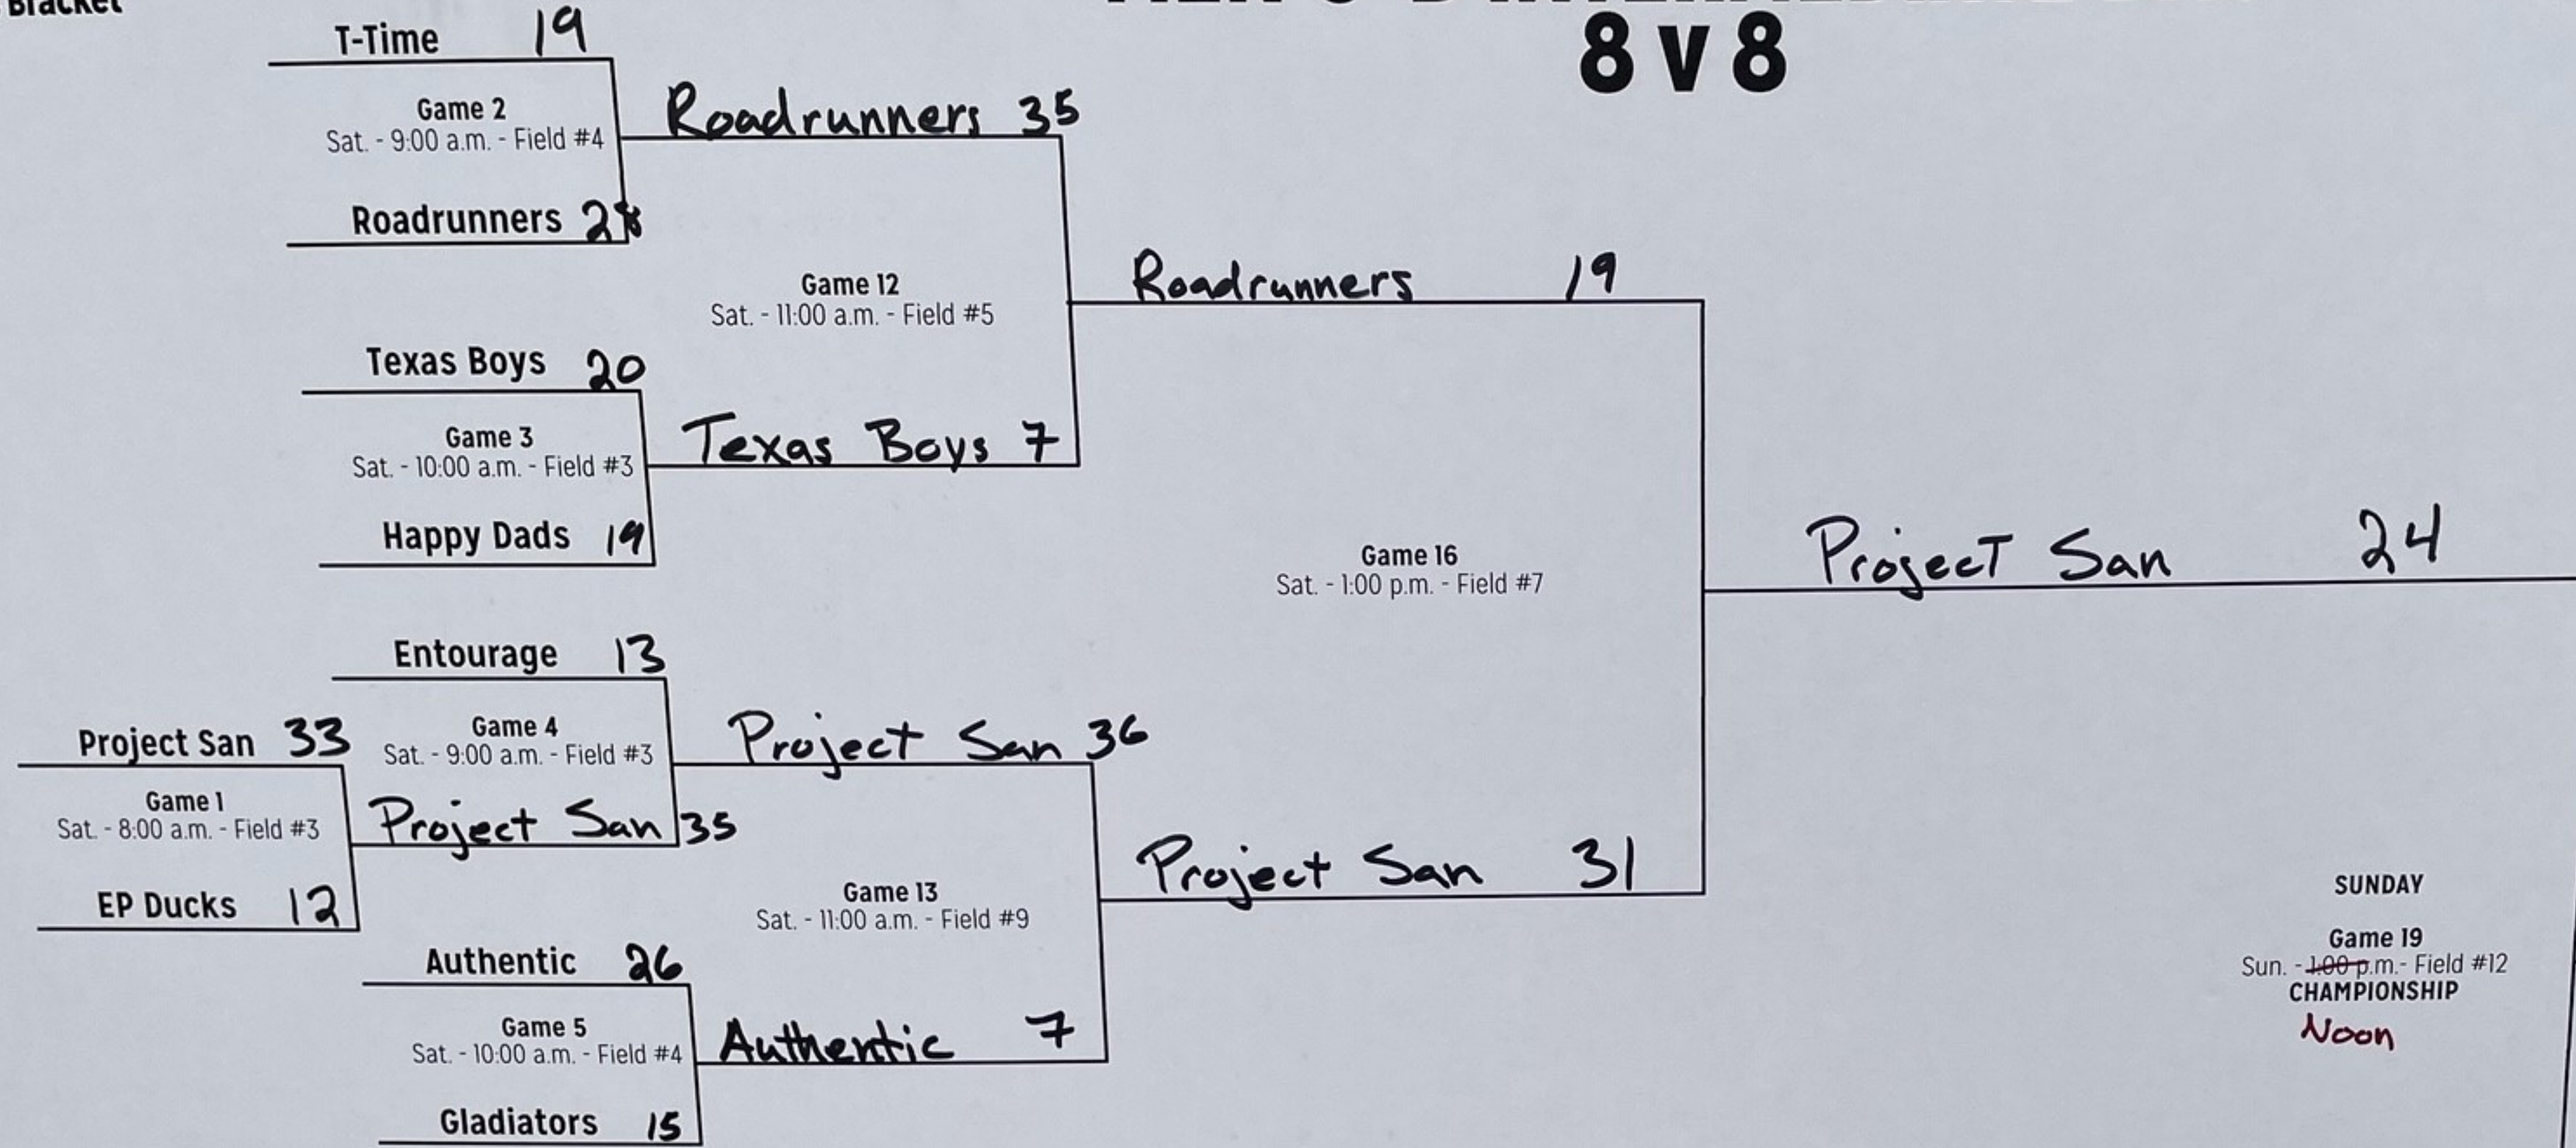

inner's Bracket

MEN'S B INTERMEDIATE DIV. 8 v 8

Presented By:

Goodwill
Industries of El Paso, Inc.

Loser's Bracket

SUNDAY
Game 19
Sun. - 1:00 p.m. - Field #12
CHAMPIONSHIP
Noon

Project San

1st place

SUNDAY
Game 20
Sun. - 2:00 p.m. - Field #12
(if needed)
1 pm

2nd place

L19 If First Loss