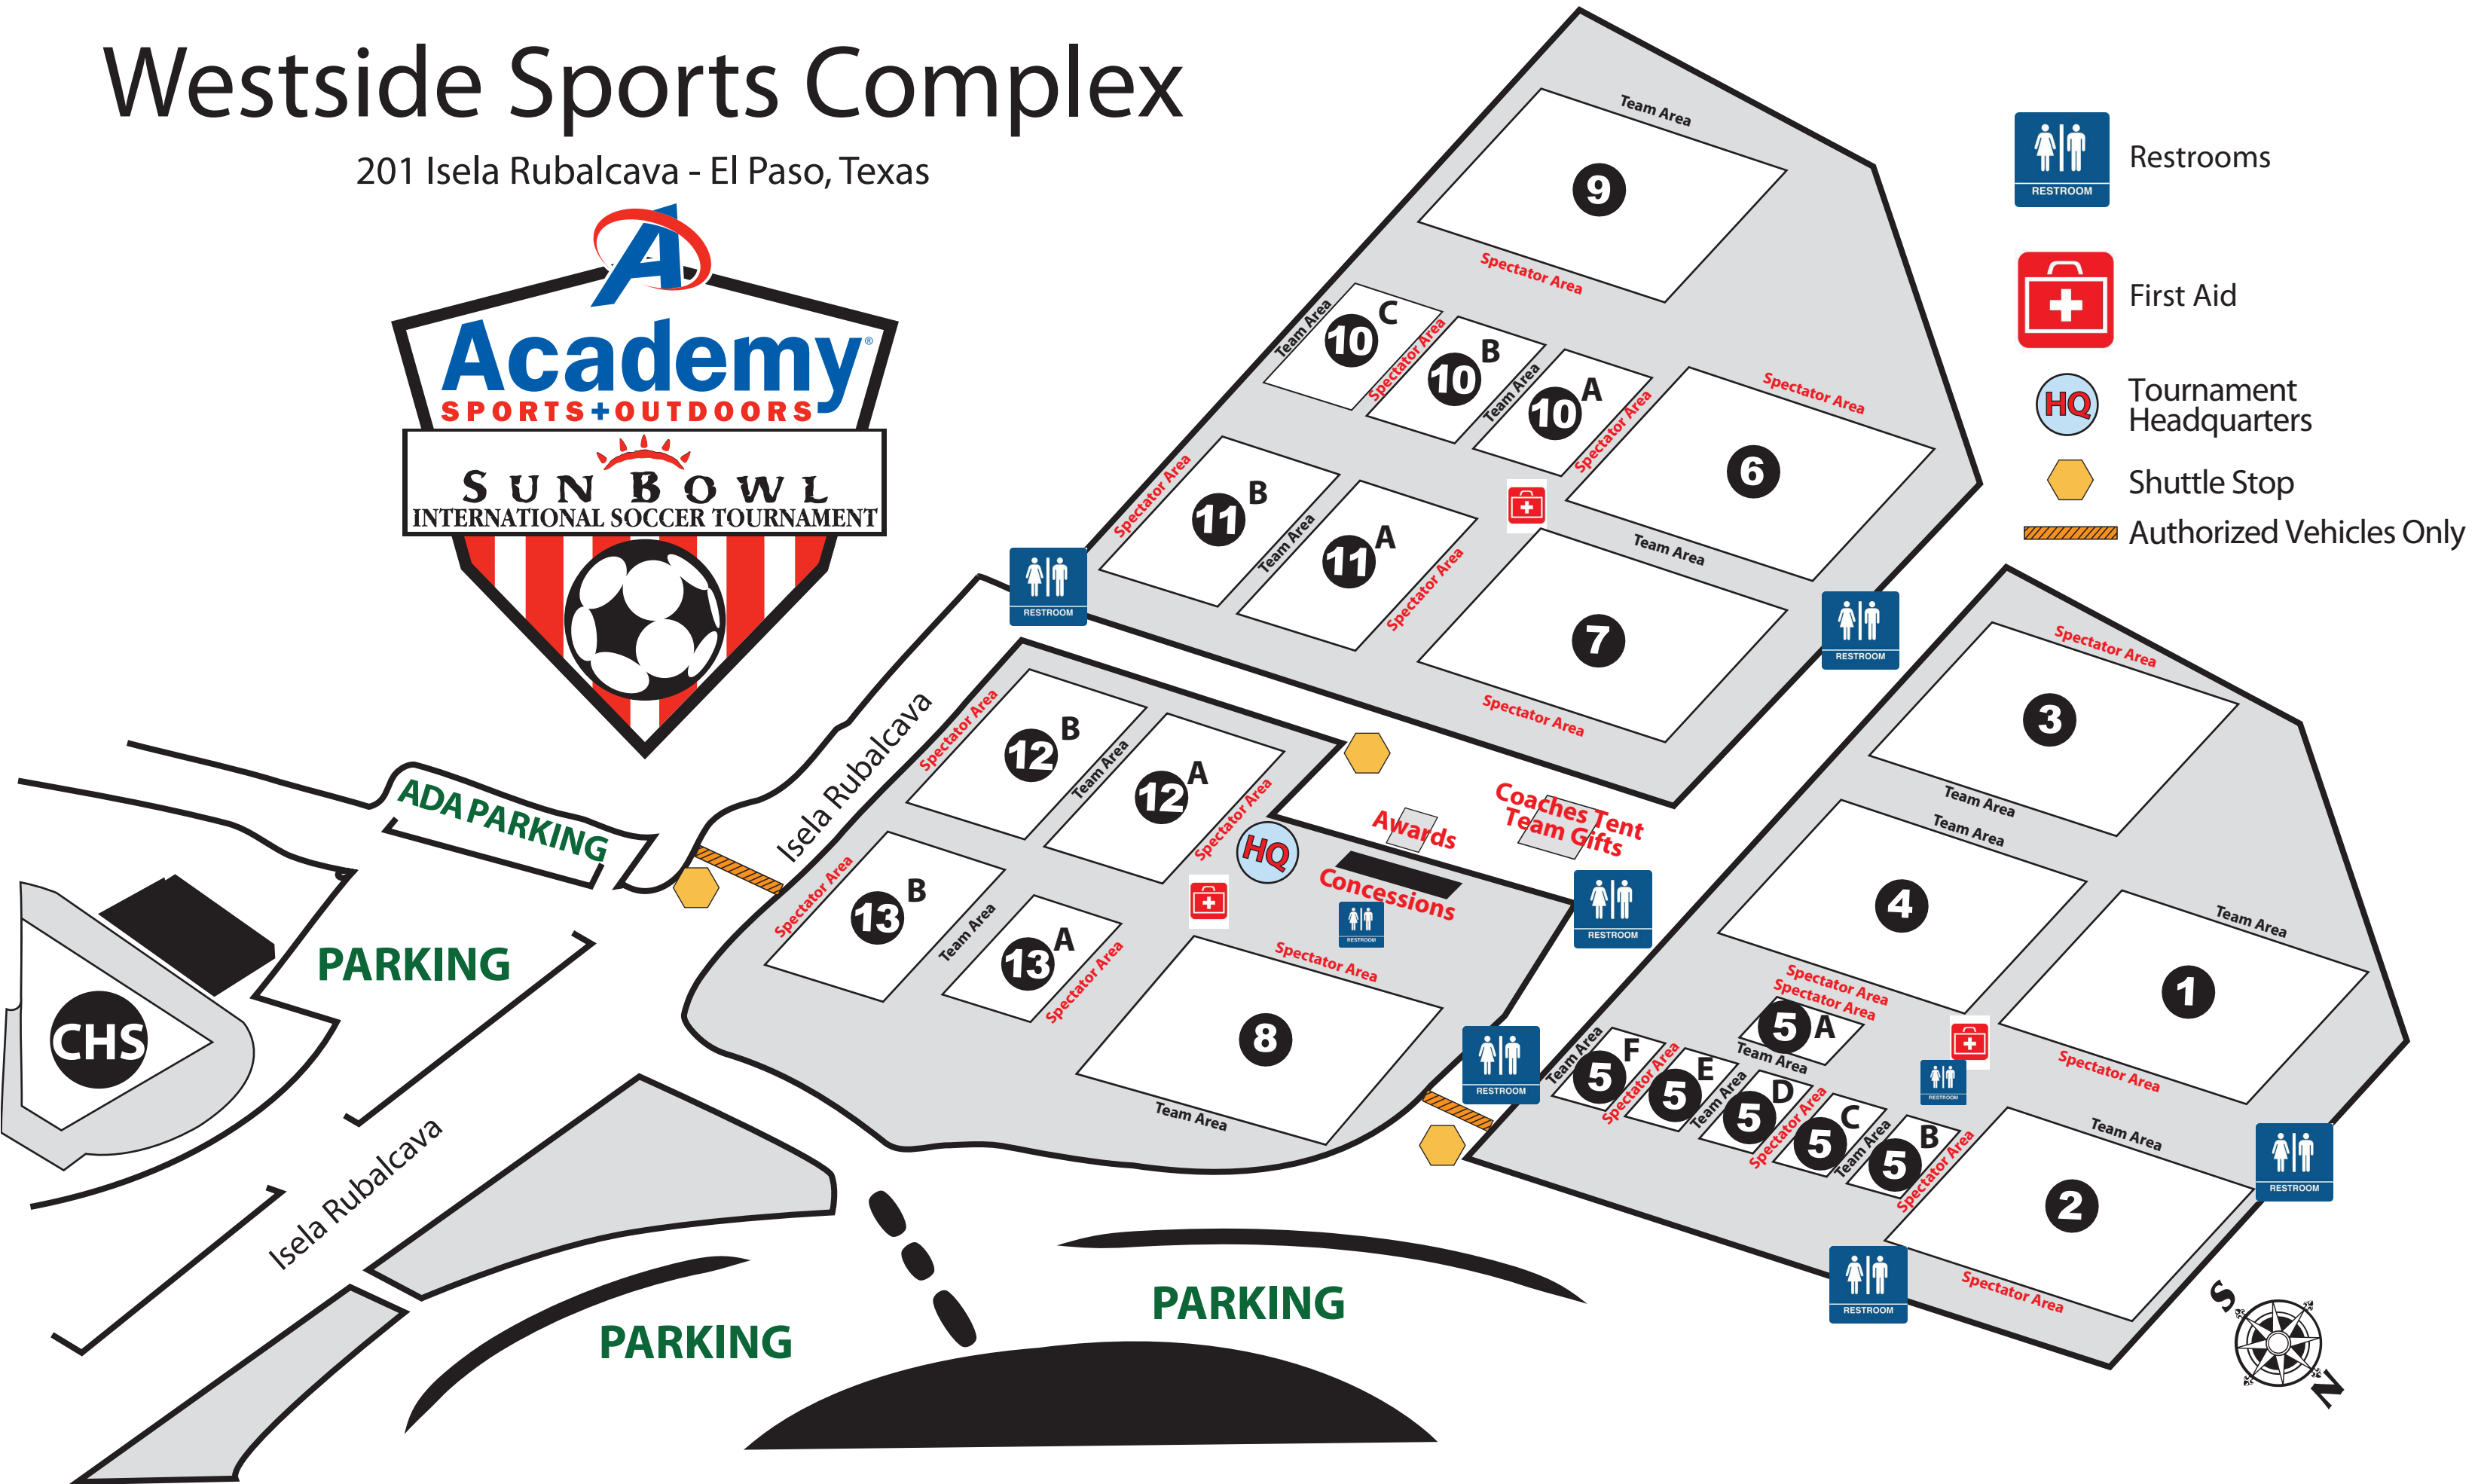

# Westside Sports Complex

201 Isela Rubalcava - El Paso, Texas

-  Restrooms
-  First Aid
-  Tournament Headquarters
-  Shuttle Stop
-  Authorized Vehicles Only

Fans may not sit in the visitor or home bench areas. Spectator seating is in designated areas. Failure to comply will result in removal from the complex.