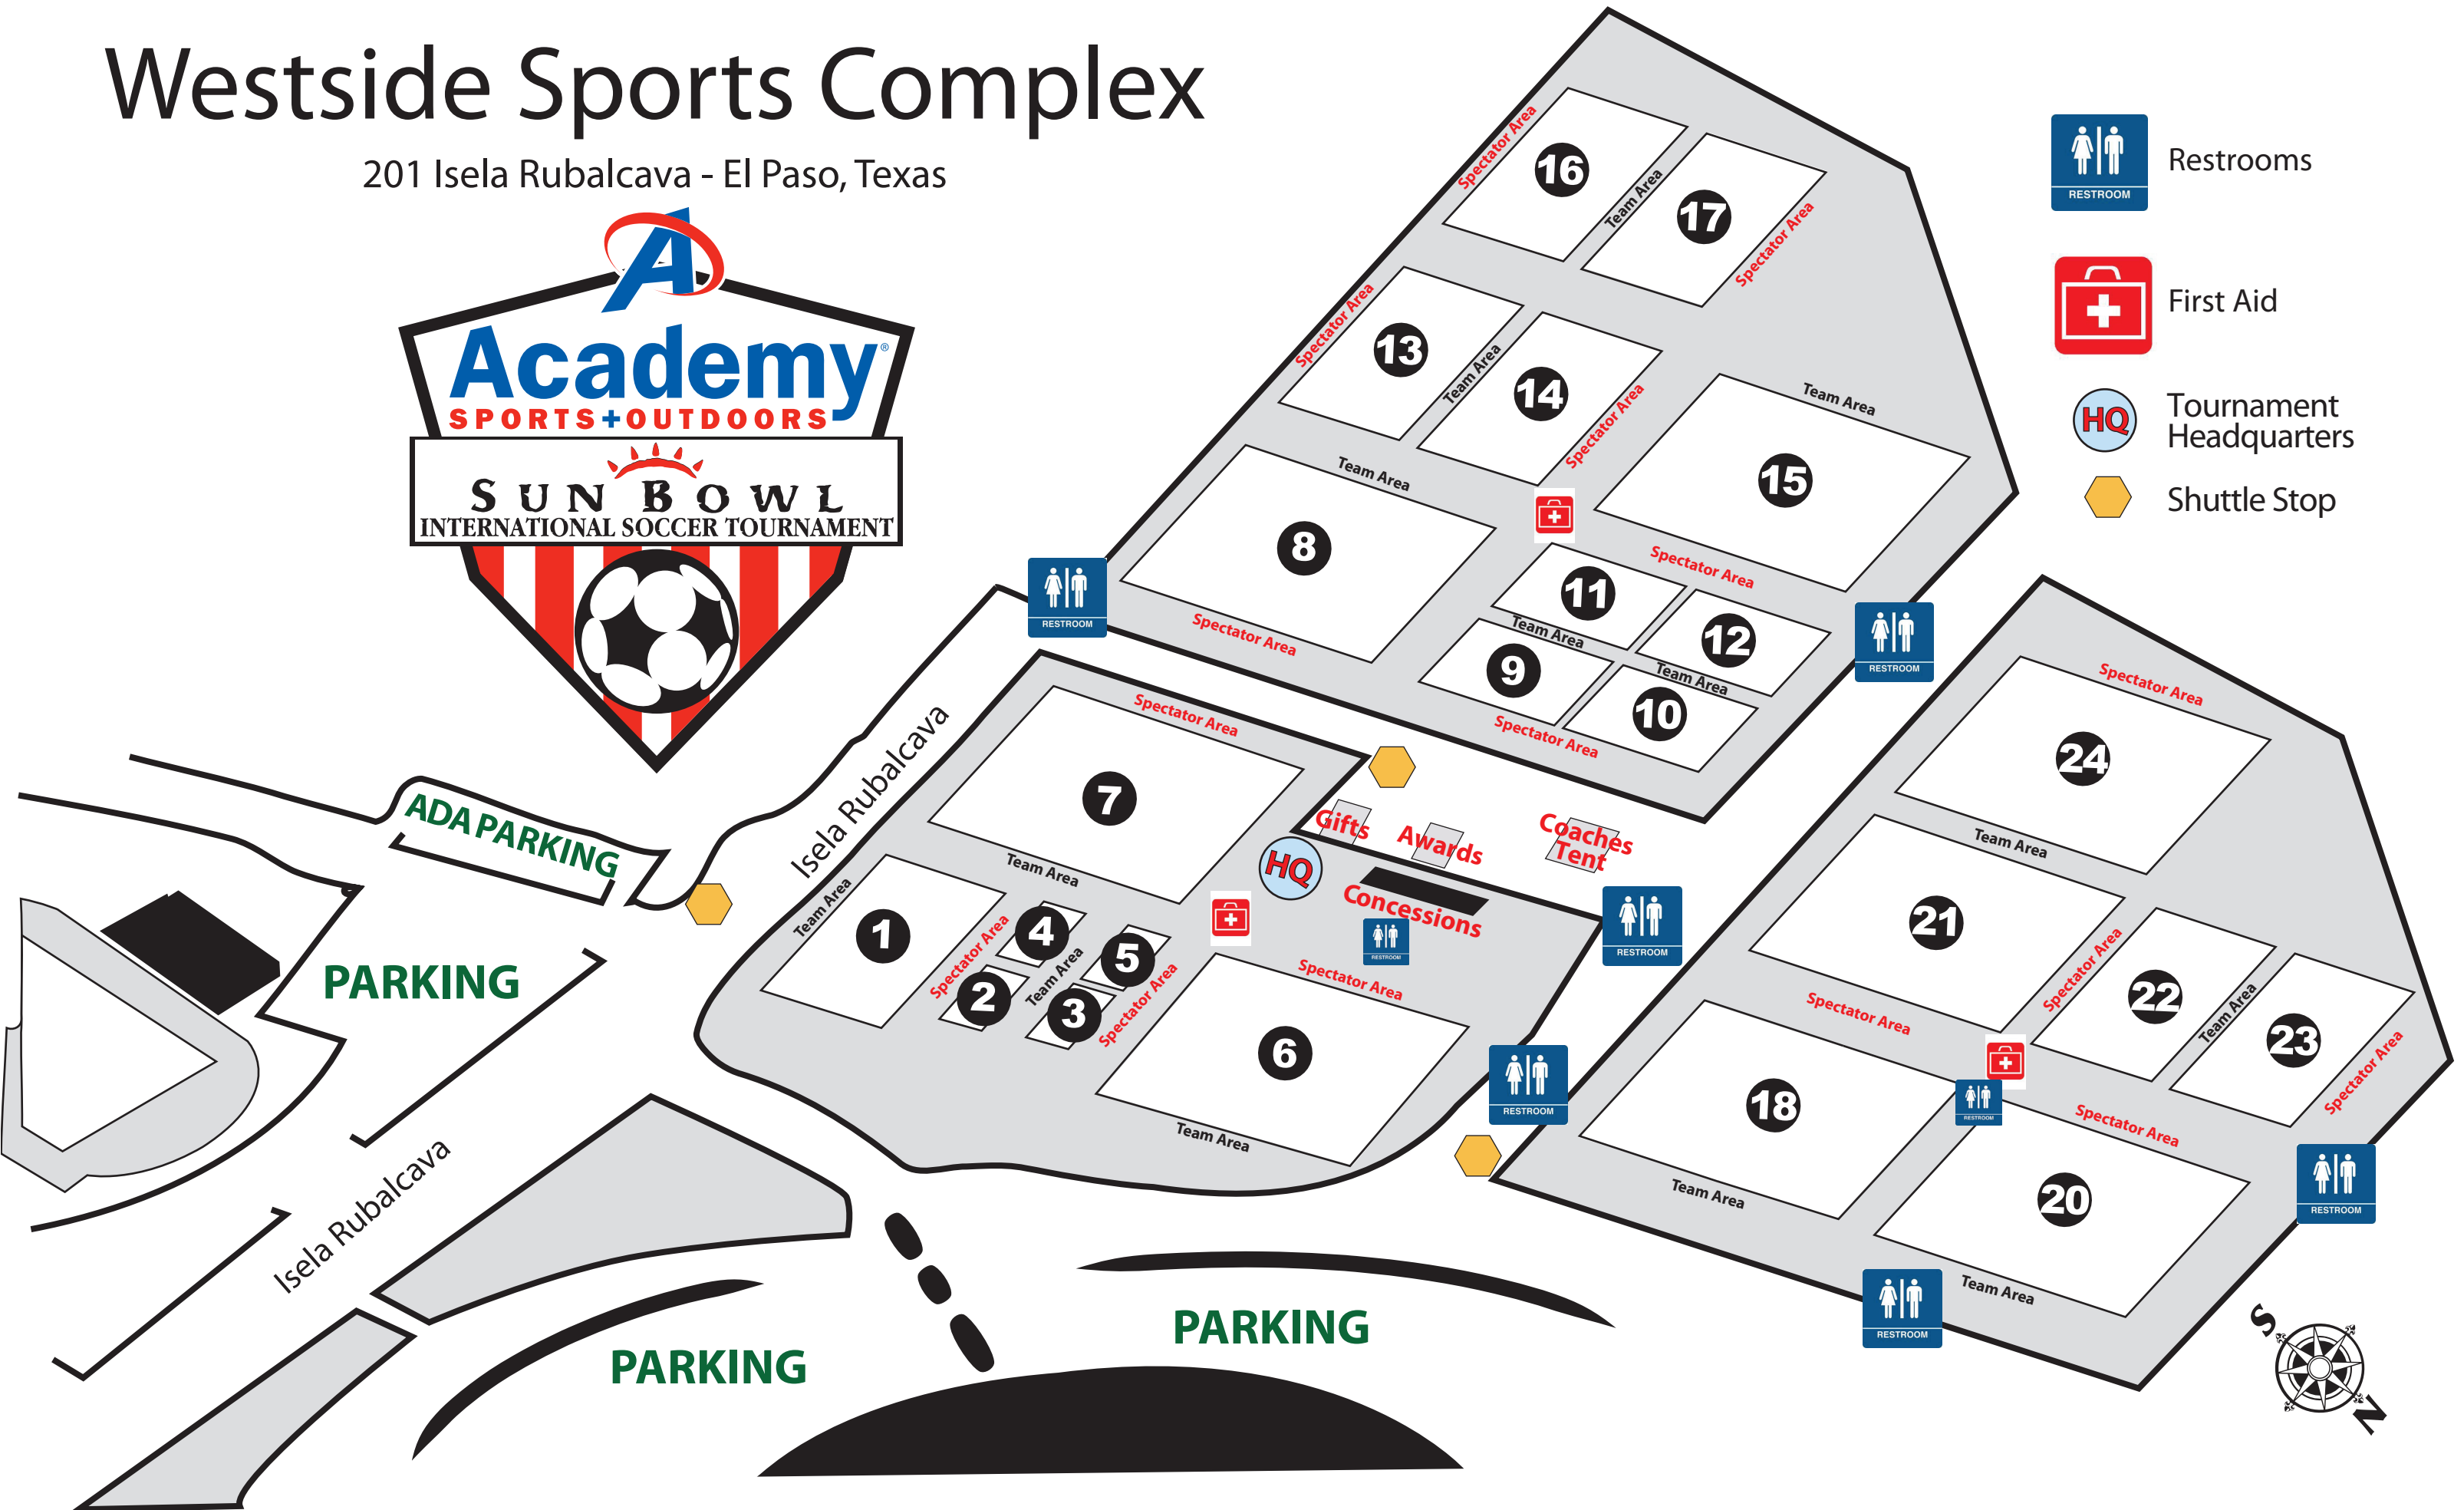

Westside Sports Complex

201 Isela Rubalcava - El Paso, Texas

- Restrooms
- First Aid
- Tournament Headquarters
- Shuttle Stop

Fans may not sit in the visitor or home bench areas. Spectator seating is in designated areas. Failure to comply will result in removal from the complex.